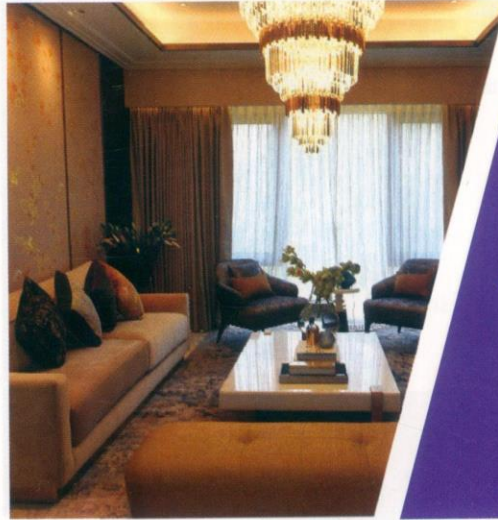

## PIRAMAL ARANYA, MUMBAI

Piramal Aranya, located in Byculla is a project of Piramal Realty and offers luxurious living facility in a crowded city like Mumbai. Built across 7 acres, it comprises of various amenities like a gym, spa, table tennis, library, café, etc.

As soon as you enter the pavilion, you are welcomed by the lively reception lobby adorned by the light stone floors and green onyx feature walls. Mood lighting and use of opulent elements are seen throughout the pavilion. The interiors of this magnificent development are designed by Cormac Lynch and HBA, and Make Architects are the principal architects.

In sync with its name 'Aranya' which means forest, it is designed to establish a deep connection with the surrounding landscape and the choice of materials, patterns and the colour palette has been used in accordance. Use of polished stone and textured timber gives the overall space a palatial and graceful vibe. Private residences incorporate ample light and ventilation due to outdoor terraces, enhanced by rich and luxurious materials. Amidst the Victorian architecture, gardens and monuments, Piramal Aranya boasts of its contemporary yet classic design.